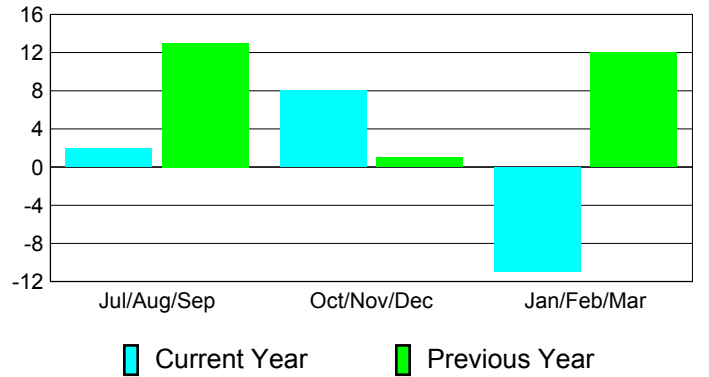

**Membership Results
2010-2011**

**Membership
2009-2010**

Month	Net Memb Goal	Actual New Memb	Actual Dropped Memb	Gain/Loss of Memb	Gain/Loss of Memb
Jul/Aug/Sep	30	43	-41	2	13
Oct/Nov/Dec	20	41	-33	8	1
Jan/Feb/Mar	20	30	-41	-11	12
Totals	70	114	-115	-1	26

Membership Results 2010-2011

Goal, New, Dropped, Gain/Loss

Comparison of Membership Gain/Loss

Current Year Compared to the Previous Year

Gender Comparison 2010-2011

Jul/Aug/Sep

Oct/Nov/Dec

Jan/Feb/Mar