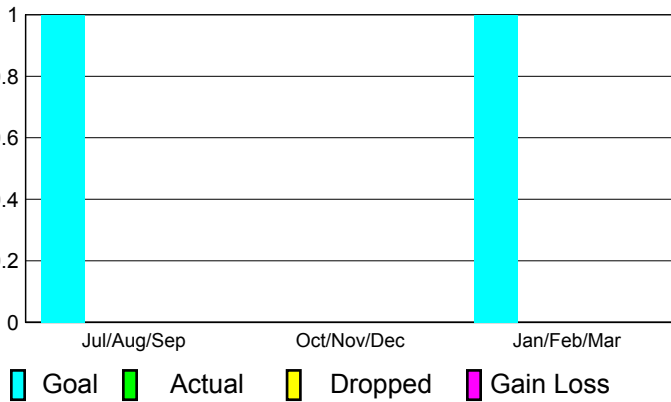

2010-2011 GMT Reports for District (or Undistricted) **District 201N1**

GMT: **JOHN ROWLAND MC ATEE**

Location: **AUSTRALIA**

GMT CA: **7**

CLUBS

**Club Results
2010-2011**

**Clubs
2009-2010**

Month	New Club Goal	Actual New Clubs	Actual Dropped Clubs	Gain/Loss of Clubs	Gain/Loss of Clubs
Jul/Aug/Sep	1	0	0	0	0
Oct/Nov/Dec	0	0	0	0	0
Jan/Feb/Mar	1	0	0	0	0
Totals	2	0	0	0	0

Club Results 2010-2011

Goal, New, Dropped, Gain/Loss

Comparison of Club Gain/Loss

Current Year Compared to the Previous Year

YTD Status Quo Clubs 2010-2011

Status Quo Clubs Compared to Status Quo Members

MEMBERSHIP