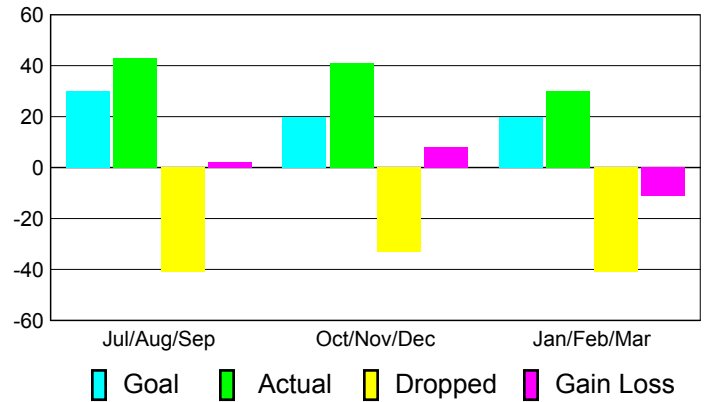

Membership Results 2010-2011

Goal, New, Dropped, Gain/Loss

Comparison of Membership Gain/Loss

Current Year Compared to the Previous Year